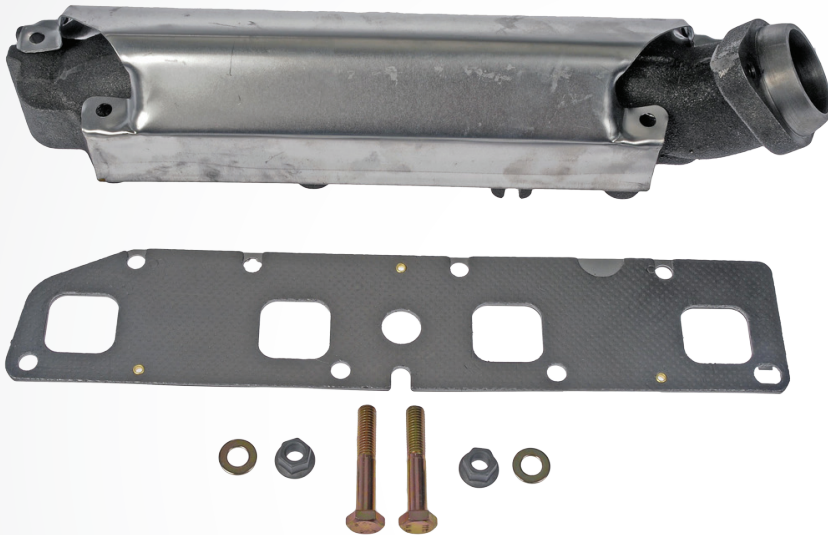

Over 400 SKUs Covering over 190 Million Vehicles

674-906
Dodge Ram 1500, 2500,
3500 2008-03

*Includes Required Gaskets
and Hardware for a Complete
and Professional Installation*

- Includes heat-shield, where applicable, for protection of hoses, wiring and other engine components
- Cast iron or stainless tubular construction protects against warping and/or cracking
- Quality materials and design for long-lasting performance

674-940
Chevrolet Captiva Sport 2012-11
Chevrolet Equinox 2012-10
GMC Terrain 2012-10

674-987
Ford Trucks 2015-10

NEW Coverage Highlights

Dorman #	Applications
674-940	Chevrolet Captiva Sport 2012-11, Chevrolet Equinox 2012-10, GMC Terrain 2012-10
674-987	Ford 2015-10
674-899	Dodge 2010-07, Ram 2012-11
674-988	Ford 2015-10
674-119	Nissan Frontier 2004-01, Nissan Xterra 2004-02
674-948	Buick 2011-09, Buick 2007-06, Chevrolet 2011-06, Pontiac 2006, Saturn 2007-06
674-104	Lexus LX470 2005-98, Toyota Land Cruiser 2005-98
674-953	Ford 2015-11
674-954	Ford 2015-11
674-521	Hyundai Tucson 2013-10, Kia Sportage 2012-11
674-103	Lexus LX470 2005-98, Toyota Land Cruiser 2005-98
679-016	Ford 2014-11
674-253	Chrysler 2008-01, Dodge 2007-01
679-015	Ford 2014-11
674-646	Ford 2012-07, Lincoln 2012-07, Mercury 2009-08
674-925	Chrysler Aspen 2008-07, Dodge Durango 2008-04
674-288	Dodge Nitro 2011-09, Jeep Commander 2010-09, Jeep Grand Cherokee 2010-09, Jeep Liberty 2012-09
674-635	Lexus LX450 1997-96, Toyota Land Cruiser 1997-95
679-017	Chevrolet 2002-92, GMC 2002-92
679-020	Ford E-350 Club Wagon 2005, Ford E-350 Super Duty 2010-05, Ford E-450 Super Duty 2010-05
674-254	Chrysler 2008-01, Dodge 2007-01
674-636	Lexus LX450 1997-96, Toyota Land Cruiser 1997-95
674-289	Dodge Nitro 2011-09, Jeep Commander 2010-08, Jeep Grand Cherokee 2010-09, Jeep Liberty 2012-09
674-698	Chevrolet Cobalt 2010-09, Chevrolet HHR 2011-09, Pontiac G5 2010-08