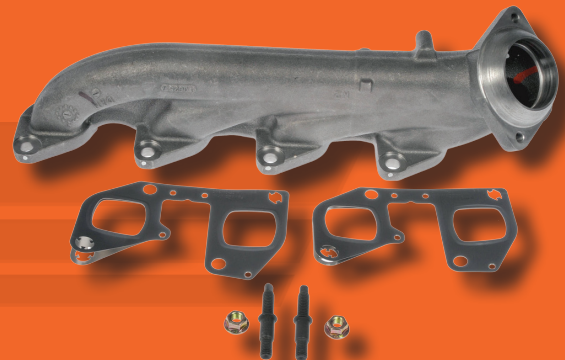

Over 400 SKUs Covering over 190 Million Vehicles

674-906
Dodge Ram 1500, 2500,
3500 2008-03

*Includes Required Gaskets
and Hardware for a Complete
and Professional Installation*

- Includes heat-shield, where applicable, for protection of hoses, wiring and other engine components
- Cast iron or stainless tubular construction protects against warping and/or cracking
- Quality materials and design for long-lasting performance

674-940
Chevrolet Captiva Sport 2012-11
Chevrolet Equinox 2012-10
GMC Terrain 2012-10

674-987
Ford Trucks 2015-10

NEW Coverage Highlights

Dorman #	Applications
674-940	Chevrolet Captiva Sport 2012-11, Chevrolet Equinox 2012-10, GMC Terrain 2012-10
674-987	Ford 2015-10
674-899	Dodge 2010-07, Ram 2012-11
674-988	Ford 2015-10
674-119	Nissan Frontier 2004-01, Nissan Xterra 2004-02
674-948	Buick 2011-09, Buick 2007-06, Chevrolet 2011-06, Pontiac 2006, Saturn 2007-06
674-104	Lexus LX470 2005-98, Toyota Land Cruiser 2005-98
674-953	Ford 2015-11
674-954	Ford 2015-11
674-521	Hyundai Tucson 2013-10, Kia Sportage 2012-11
674-103	Lexus LX470 2005-98, Toyota Land Cruiser 2005-98
679-016	Ford 2014-11
674-253	Chrysler 2008-01, Dodge 2007-01
679-015	Ford 2014-11
674-646	Ford 2012-07, Lincoln 2012-07, Mercury 2009-08
674-925	Chrysler Aspen 2008-07, Dodge Durango 2008-04
674-288	Dodge Nitro 2011-09, Jeep Commander 2010-09, Jeep Grand Cherokee 2010-09, Jeep Liberty 2012-09
674-635	Lexus LX450 1997-96, Toyota Land Cruiser 1997-95
679-017	Chevrolet 2002-92, GMC 2002-92
679-020	Ford E-350 Club Wagon 2005, Ford E-350 Super Duty 2010-05, Ford E-450 Super Duty 2010-05
674-254	Chrysler 2008-01, Dodge 2007-01
674-636	Lexus LX450 1997-96, Toyota Land Cruiser 1997-95
674-289	Dodge Nitro 2011-09, Jeep Commander 2010-08, Jeep Grand Cherokee 2010-09, Jeep Liberty 2012-09
674-698	Chevrolet Cobalt 2010-09, Chevrolet HHR 2011-09, Pontiac G5 2010-08