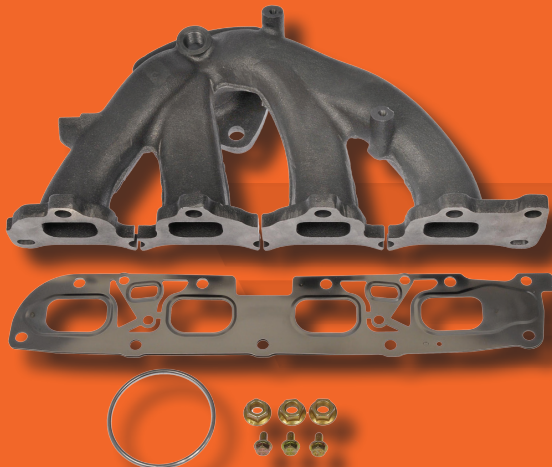

Over 400 SKUs Covering over 190 Million Vehicles

674-906
Dodge Ram 1500, 2500,
3500 2008-03

*Includes Required Gaskets
and Hardware for a Complete
and Professional Installation*

- Includes heat-shield, where applicable, for protection of hoses, wiring and other engine components
- Cast iron or stainless tubular construction protects against warping and/or cracking
- Quality materials and design for long-lasting performance

674-940
Chevrolet Captiva Sport 2012-11
Chevrolet Equinox 2012-10
GMC Terrain 2012-10

674-987
Ford Trucks 2015-10

NEW Coverage Highlights

Dorman #	Applications
674-940	Chevrolet Captiva Sport 2012-11, Chevrolet Equinox 2012-10, GMC Terrain 2012-10
674-987	Ford 2015-10
674-899	Dodge 2010-07, Ram 2012-11
674-988	Ford 2015-10
674-119	Nissan Frontier 2004-01, Nissan Xterra 2004-02
674-948	Buick 2011-09, Buick 2007-06, Chevrolet 2011-06, Pontiac 2006, Saturn 2007-06
674-104	Lexus LX470 2005-98, Toyota Land Cruiser 2005-98
674-953	Ford 2015-11
674-954	Ford 2015-11
674-521	Hyundai Tucson 2013-10, Kia Sportage 2012-11
674-103	Lexus LX470 2005-98, Toyota Land Cruiser 2005-98
679-016	Ford 2014-11
674-253	Chrysler 2008-01, Dodge 2007-01
679-015	Ford 2014-11
674-646	Ford 2012-07, Lincoln 2012-07, Mercury 2009-08
674-925	Chrysler Aspen 2008-07, Dodge Durango 2008-04
674-288	Dodge Nitro 2011-09, Jeep Commander 2010-09, Jeep Grand Cherokee 2010-09, Jeep Liberty 2012-09
674-635	Lexus LX450 1997-96, Toyota Land Cruiser 1997-95
679-017	Chevrolet 2002-92, GMC 2002-92
679-020	Ford E-350 Club Wagon 2005, Ford E-350 Super Duty 2010-05, Ford E-450 Super Duty 2010-05
674-254	Chrysler 2008-01, Dodge 2007-01
674-636	Lexus LX450 1997-96, Toyota Land Cruiser 1997-95
674-289	Dodge Nitro 2011-09, Jeep Commander 2010-08, Jeep Grand Cherokee 2010-09, Jeep Liberty 2012-09
674-698	Chevrolet Cobalt 2010-09, Chevrolet HHR 2011-09, Pontiac G5 2010-08